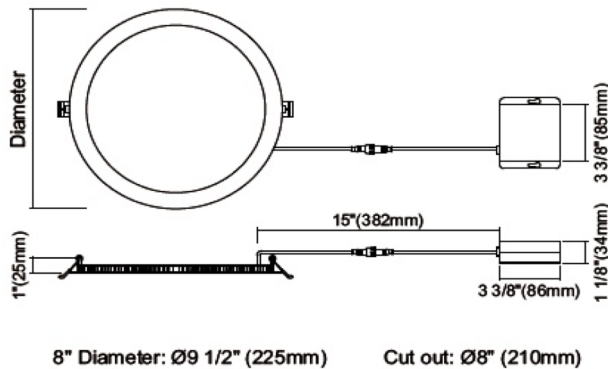

YIGEDA LED 33W Recessed Slim Downlight

Yigeda Lighting Ltd.

Product Description

- Apertures: Round
- Glare controlling lens for comfortable light distribution
- I.C. rated for direct contact with insulation
- No recessed fixture required
- Damp/wet location rated for soffit applications
- Limited 3-year warranty (please see details on our website)
- 50,000 hours lifespan
- cUL listed

Optical Parameter

Specifications

Ordering Code	Input Voltage(VAC)	CCT	Wattage (W)	Beam Angle	Lm/W	Rated Life(hrs.)	CRI	Lumen	Equivalency	Certificate
D8S33D1204	120-277V	4000K	33W	120°	61Lm/W	50,000	80	2000	150	cUL