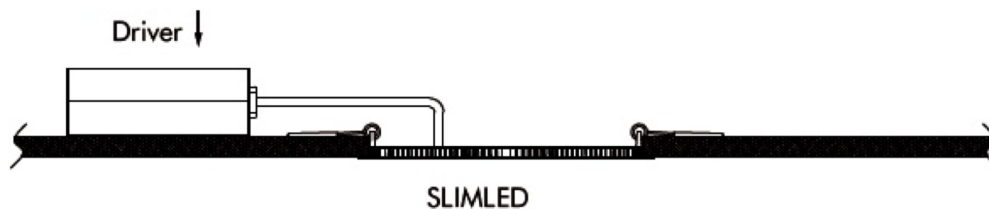

Installation

Yigeda Lighting Ltd. **YIGEDA**

Tel: +1 604-620-8688 Fax: +1 604-620-8665
Add: 1910-1030 W. Georgia St, Vancouver, B.C., Canada.